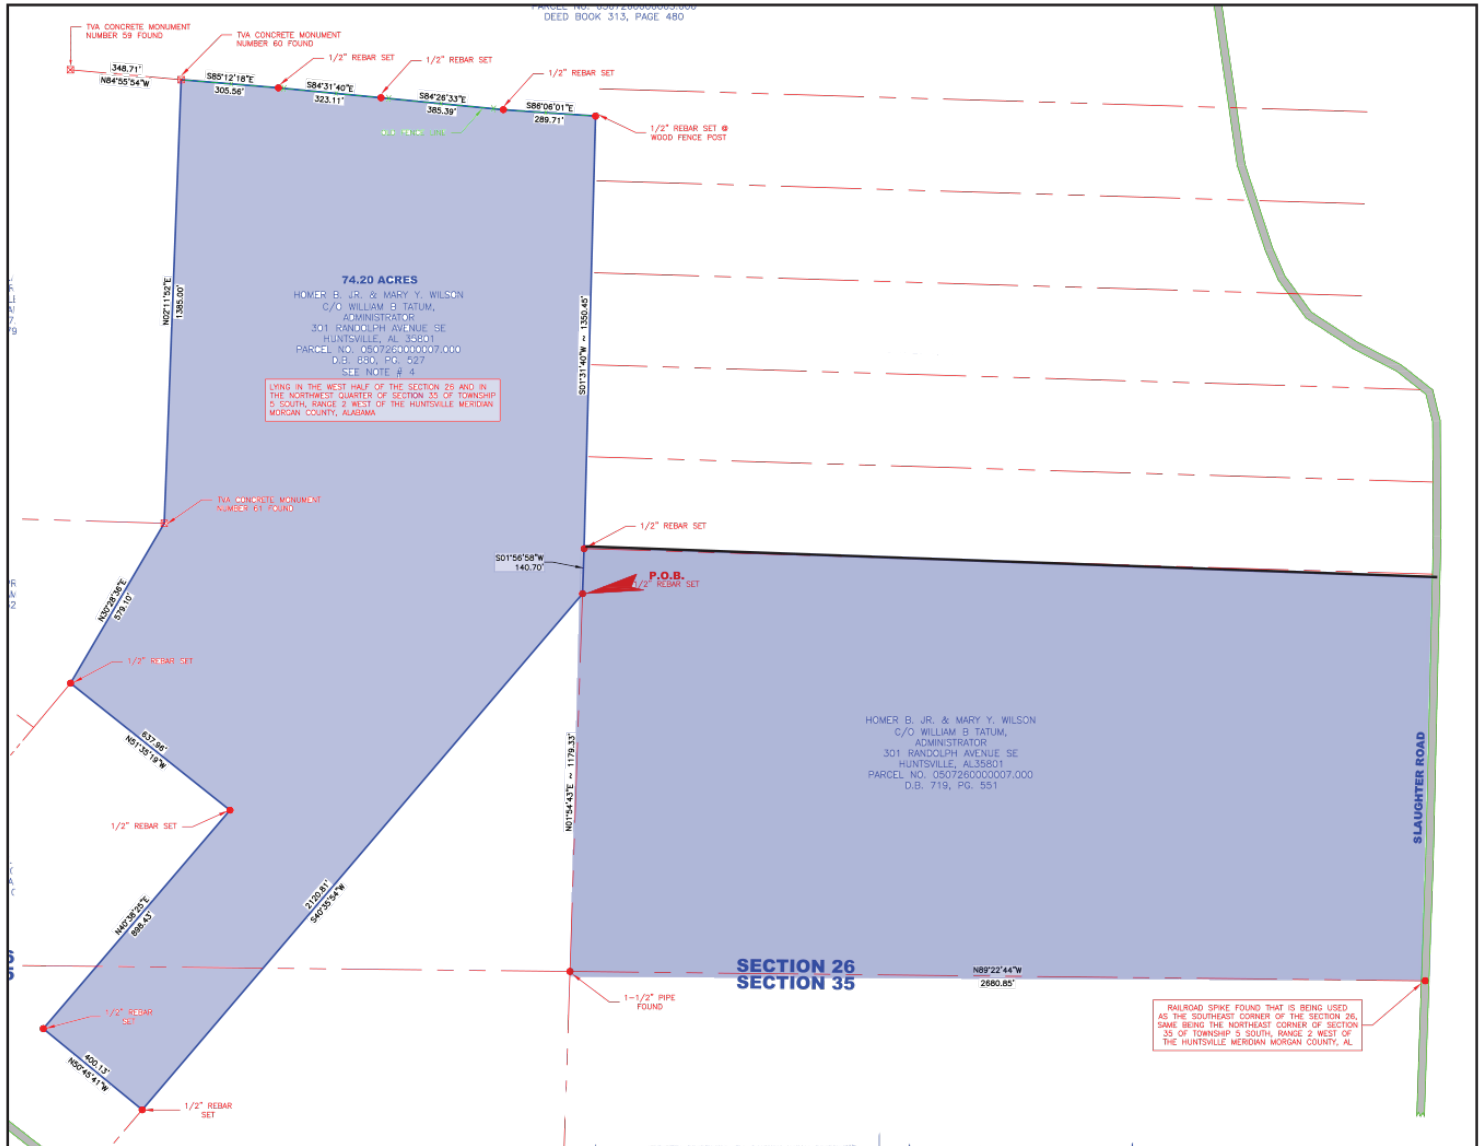

Parcel #05 07 26 0 000 007.000

Slaughter Road · Valhermoso Springs, Alabama (Morgan County)

Auction Date: Saturday, September 12th · 10 AM

See more & bid at www.fowlerauction.com

Survey for auction purposes only. Measurements may or may not be to scale.

Directions: From US Highway 231, SW & Hobbs Island Road, SE (near Ditto Landing) in Huntsville, Alabama, travel south on US Highway 231 approximately 4.5 miles. Turn right onto AL Highway 36, West approximately 5.5 miles. Turn right onto Talucah Road. Travel approximately 3.3 miles. Turn right onto Slaughter Road. Travel approximately 1.5 miles to auction property on the left.